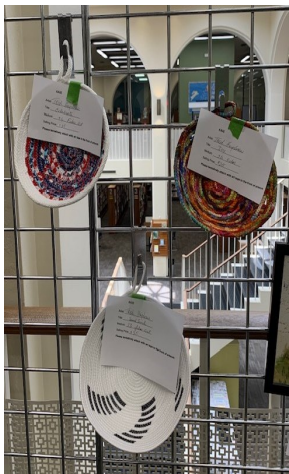

President Pechez starts meeting

Art of the month winner,
Marion Draayer

Demo gift winner

Most popular art,
Pechez Sepehri

Chris shows us black
paper effects.

Examples of Chris's many works of art, some on black paper using gel pens.

"Mini Impressions"

Juried Art Show

Awards Announced
June 12th
at AAIE meeting

Upland Library

Congratulations Juan Martinez
Ca. Botanic Gardens
third place photography winner

President Pechez Sepehri (909)652-0864 pechezsepehri@gmail.com